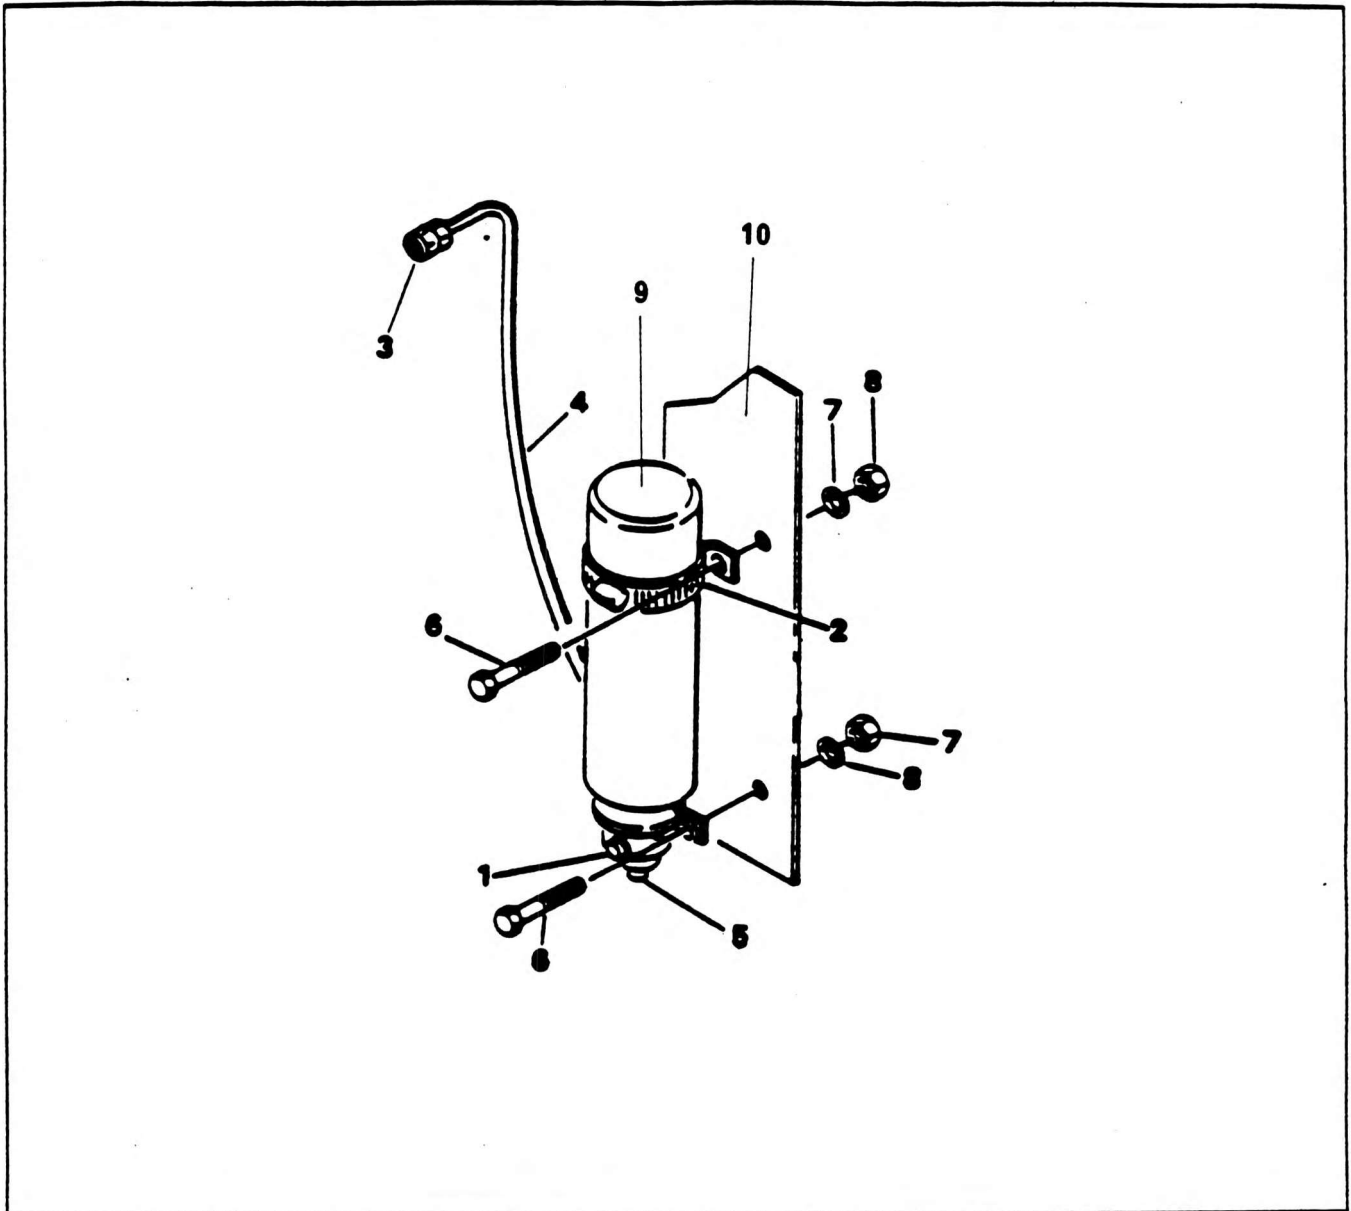

COLD START INSTALLATION

NO.	PART NO.	QTY.	DESCRIPTION	NO.	PART NO.	QTY.	DESCRIPTION
1	7-926-990236	1	Valve Assembly				
2	7-184-990039	1	Clamp				
3	7-845-000036	1	Atomizer				
4	7-406-990015	1	Elbow				
5	7-913-004801	1	Tube				
6	7-126-151153	6	Bolt Hex M6 x 20				
7	7-661-150003	6	Nut M6				
8	7-951-150210	6	Lockwasher M6				
9	7-348-990006	1	Ether Cylinder				
10	6-705-997440	1	Plate				